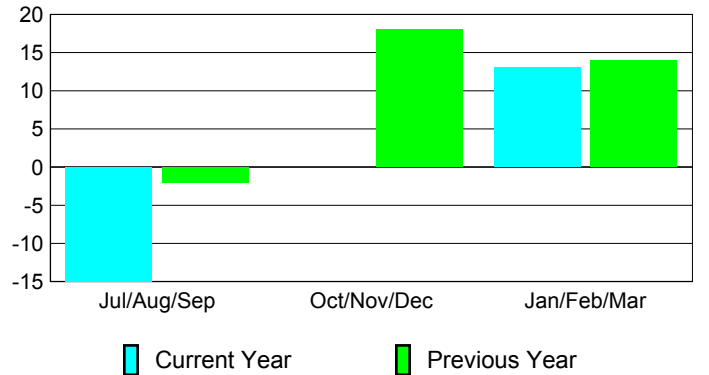

Gender Comparison 2009-2010

Jul/Aug/Sep

Oct/Nov/Dec

Jan/Feb/Mar

Male

Female