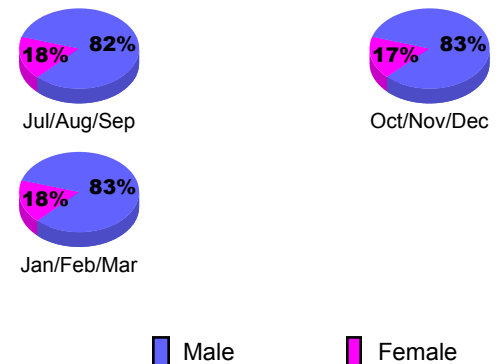

Gender Comparison 2009-2010