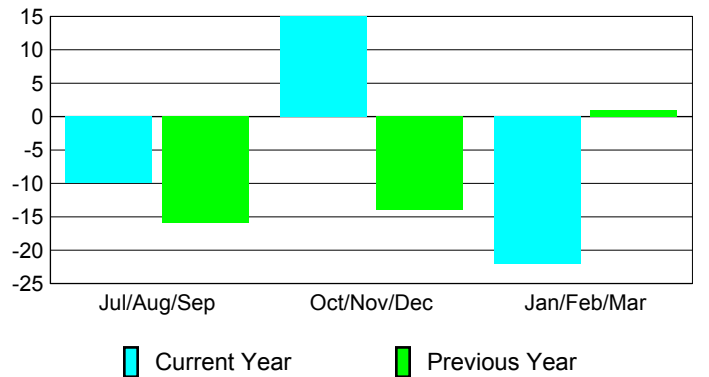

Gender Comparison 2009-2010

Male

Female