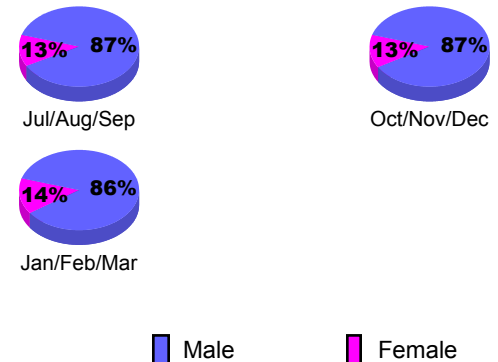

Gender Comparison 2009-2010