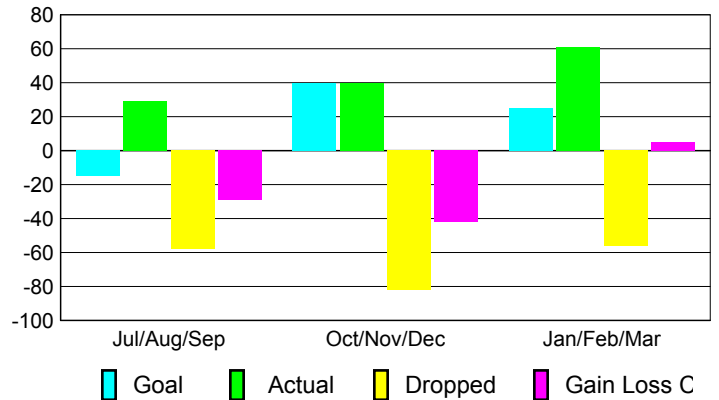

Membership Results 2009-2010

Goal, New, Dropped, Gain/Loss