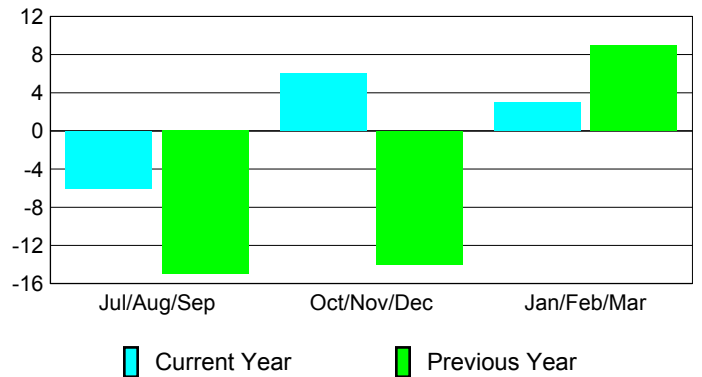

YTD Status Quo Clubs 2009-2010

Status Quo Clubs Compared to Status Quo Members

Gender Comparison 2009-2010

Jul/Aug/Sep

Oct/Nov/Dec

Jan/Feb/Mar

Male

Female