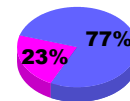

Jan/Feb/Mar

Male

Female