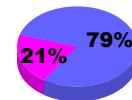

Gender Comparison 2009-2010

Jul/Aug/Sep