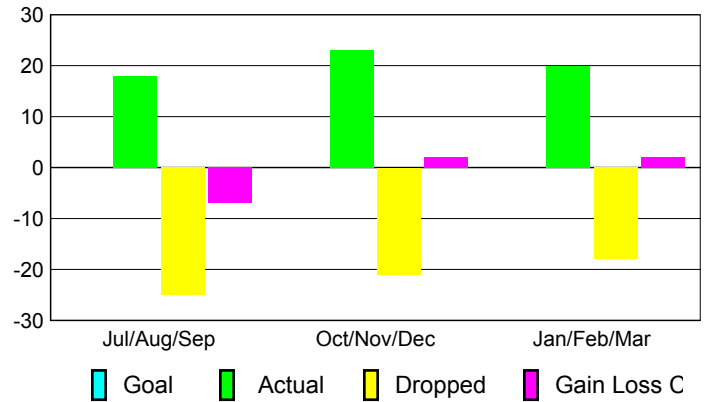

Membership Results 2009-2010

Goal, New, Dropped, Gain/Loss