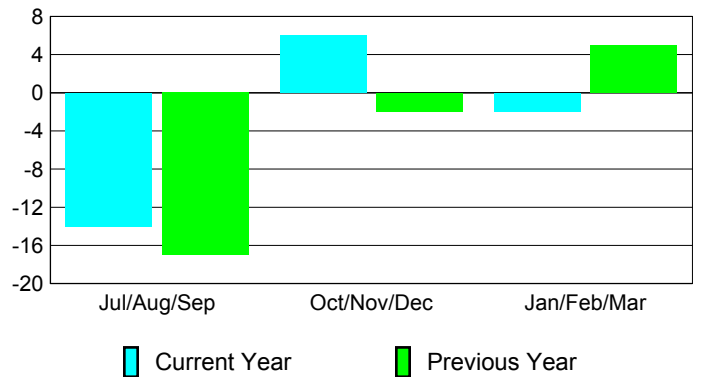

Gender Comparison 2009-2010

Jul/Aug/Sep

Oct/Nov/Dec

Jan/Feb/Mar

Male

Female