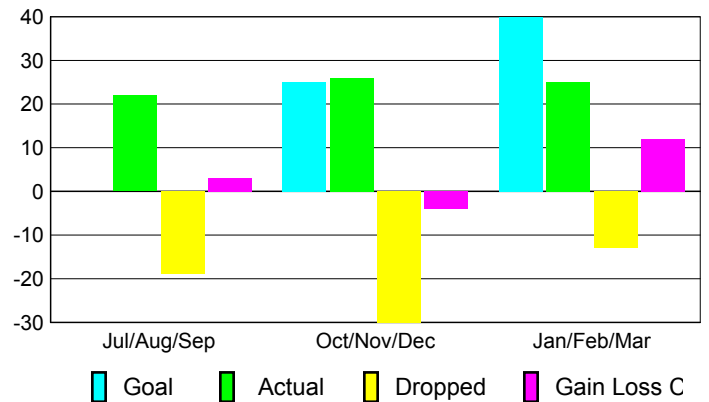

Membership Results 2009-2010

Goal, New, Dropped, Gain/Loss