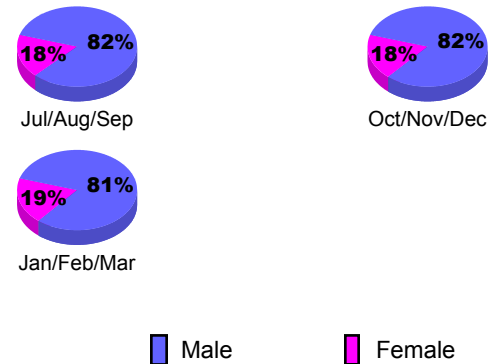

Gender Comparison 2009-2010