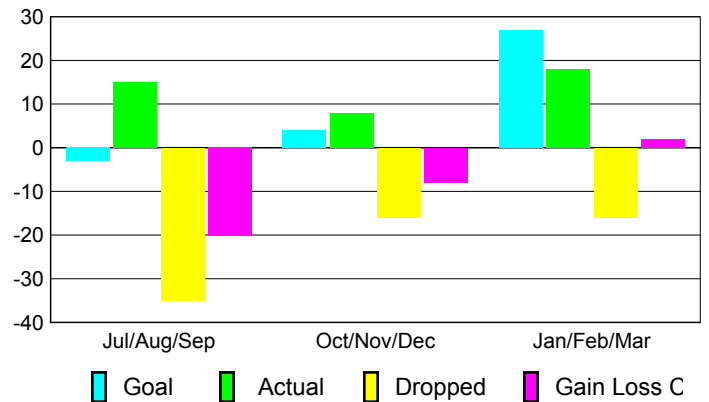

Membership Results 2009-2010

Goal, New, Dropped, Gain/Loss

Comparison of Membership Gain/Loss

Current Year Compared to the Previous Year