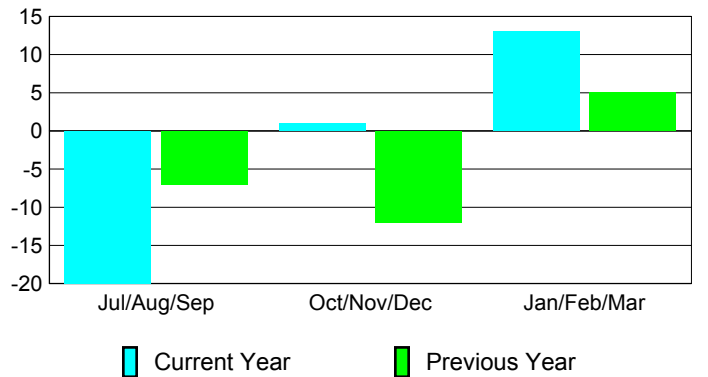

Comparison of Membership Gain/Loss

Current Year Compared to the Previous Year