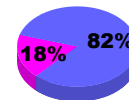

Gender Comparison 2009-2010

Jul/Aug/Sep