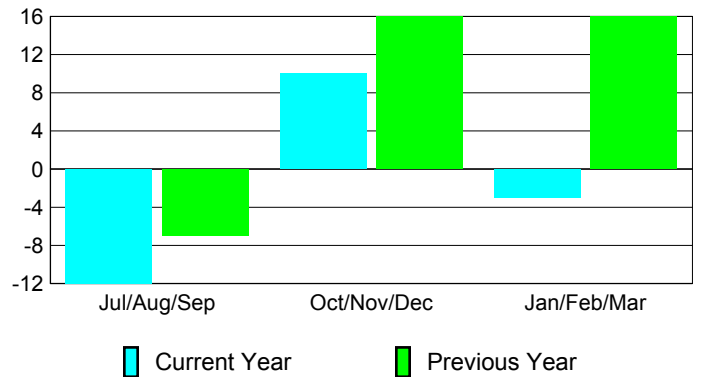

Gender Comparison 2009-2010

Jul/Aug/Sep

Oct/Nov/Dec

Jan/Feb/Mar

Male

Female