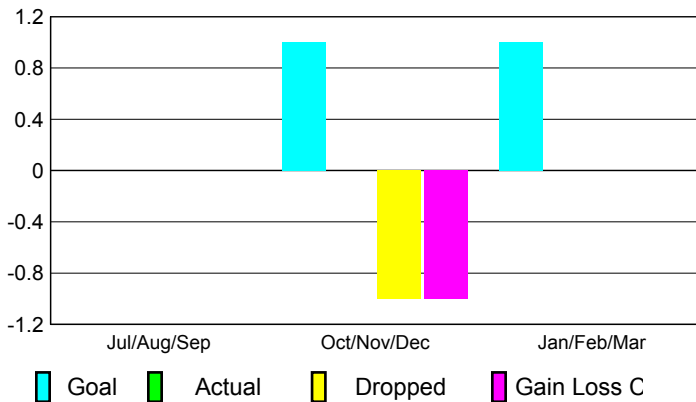

2009-2010 GMT Quarterly Report for District (or Undistricted) **District 107 K**

GMT: **JON BJARNI THORSTEINSSO**

Location: **FINLAND**

GMT CA: **4**

CLUBS

Club Results
2009-2010

Clubs
2008-2009

Month	New Club Goal	Actual New Clubs	Actual Dropped Clubs	Gain/Loss of Clubs	Gain/Loss of Clubs
Jul/Aug/Sep	0	0	0	0	0
Oct/Nov/Dec	1	0	-1	-1	-1
Jan/Feb/Mar	1	0	0	0	0
Totals	2	0	-1	-1	-1

Club Results 2009-2010

Goal, New, Dropped, Gain/Loss