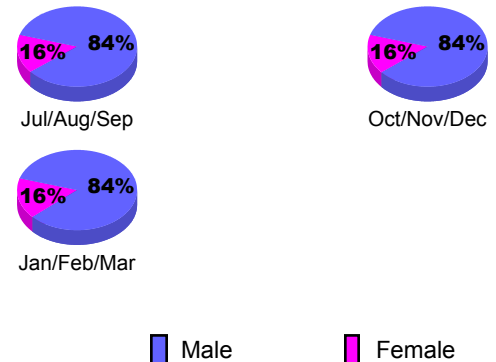

YTD Status Quo Clubs 2009-2010

Status Quo Clubs Compared to Status Quo Members

Gender Comparison 2009-2010

2009-2010 GMT Quarterly Report for District (or Undistricted) **District 109 A**

GMT: **JON BJARNI THORSTEINSSO**