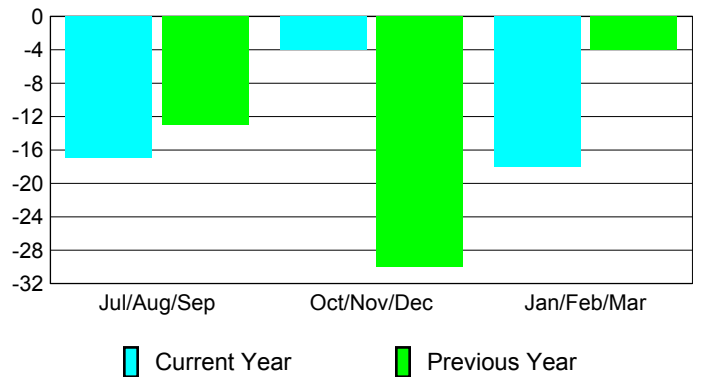

Gender Comparison 2009-2010

Jul/Aug/Sep

Oct/Nov/Dec

Jan/Feb/Mar

Male

Female