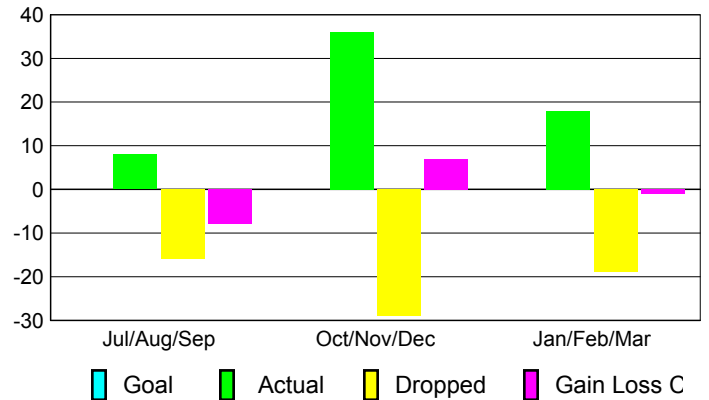

Membership Results 2009-2010

Goal, New, Dropped, Gain/Loss

Comparison of Membership Gain/Loss

Current Year Compared to the Previous Year