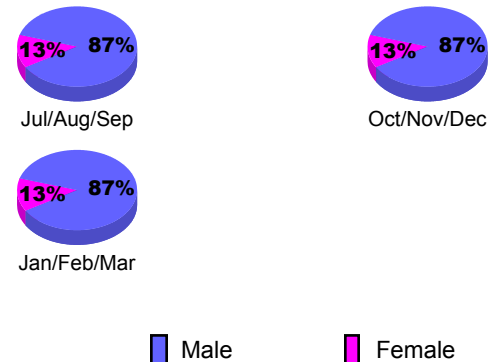

Membership Results 2009-2010

Goal, New, Dropped, Gain/Loss

Comparison of Membership Gain/Loss

Current Year Compared to the Previous Year

Gender Comparison 2009-2010

2009-2010 GMT Quarterly Report for District (or Undistricted) **District 107 H**