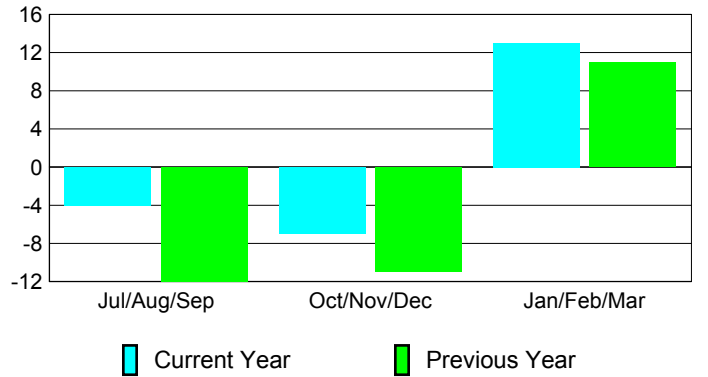

Comparison of Membership Gain/Loss

Current Year Compared to the Previous Year