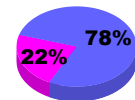

Oct/Nov/Dec