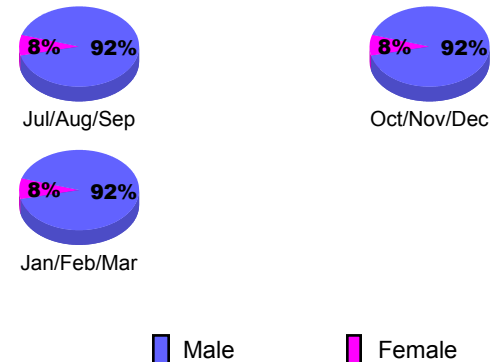

Gender Comparison 2009-2010