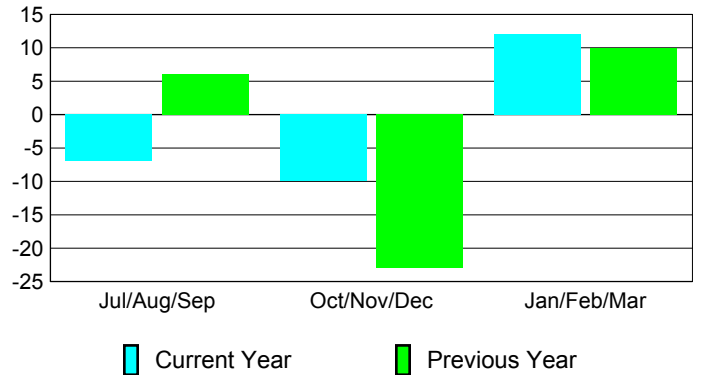

Comparison of Membership Gain/Loss

Current Year Compared to the Previous Year