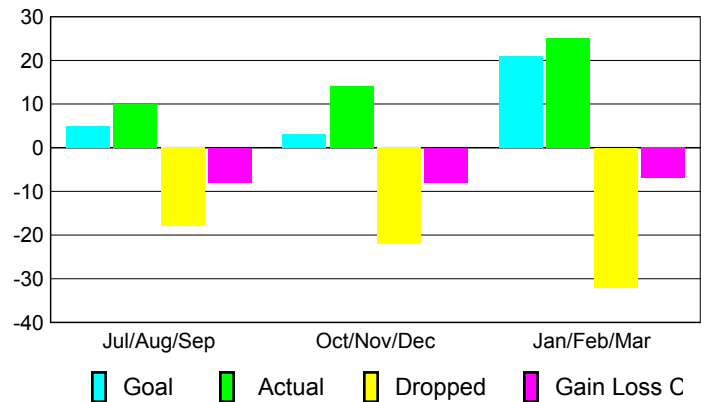

Membership Results 2009-2010

Goal, New, Dropped, Gain/Loss