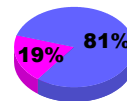

Jan/Feb/Mar

Male

Female