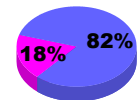

Oct/Nov/Dec