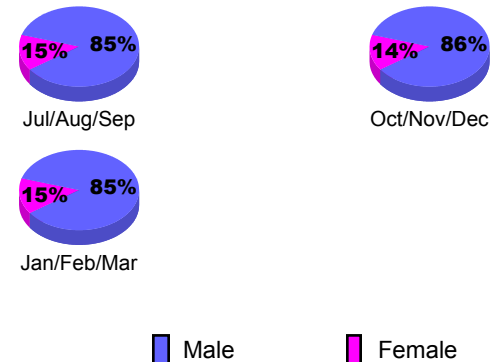

YTD Status Quo Clubs 2009-2010

Status Quo Clubs Compared to Status Quo Members

Gender Comparison 2009-2010

2009-2010 GMT Quarterly Report for District (or Undistricted) **District 107 B**

GMT: **JON BJARNI THORSTEINSSO**