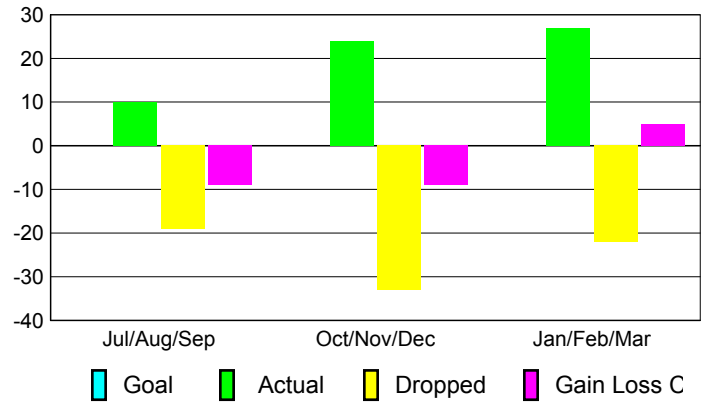

Membership Results 2009-2010

Goal, New, Dropped, Gain/Loss