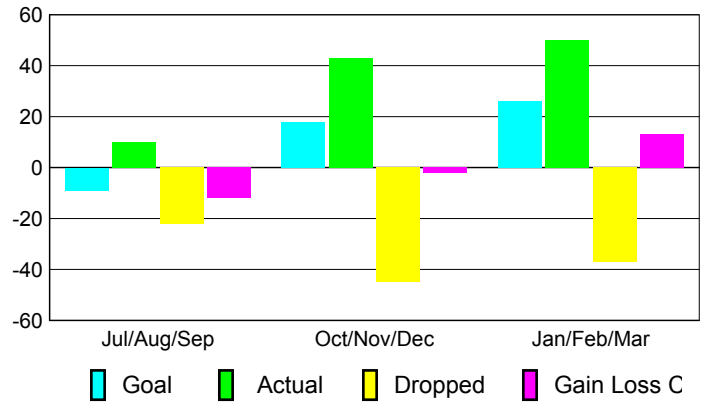

Membership Results 2009-2010

Goal, New, Dropped, Gain/Loss