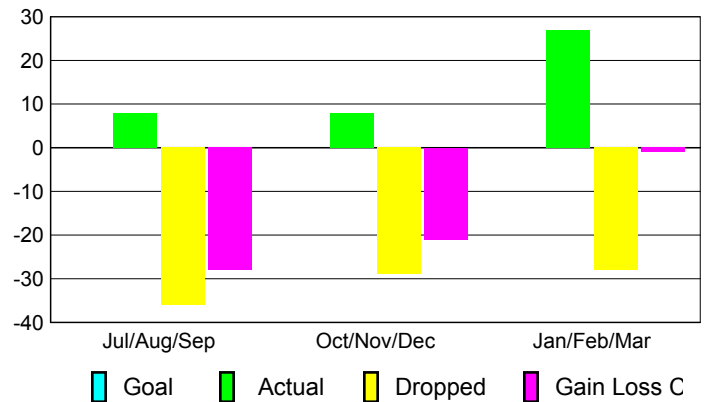

Membership Results 2009-2010

Goal, New, Dropped, Gain/Loss