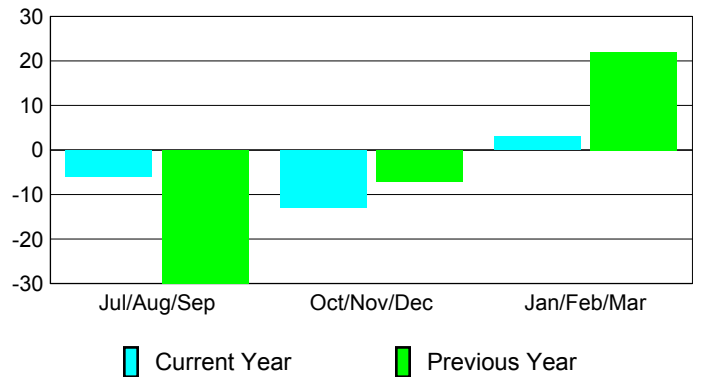

Membership Results 2009-2010

Goal, New, Dropped, Gain/Loss

Comparison of Club Gain/Loss

Current Year Compared to the Previous Year

Comparison of Membership Gain/Loss

Current Year Compared to the Previous Year