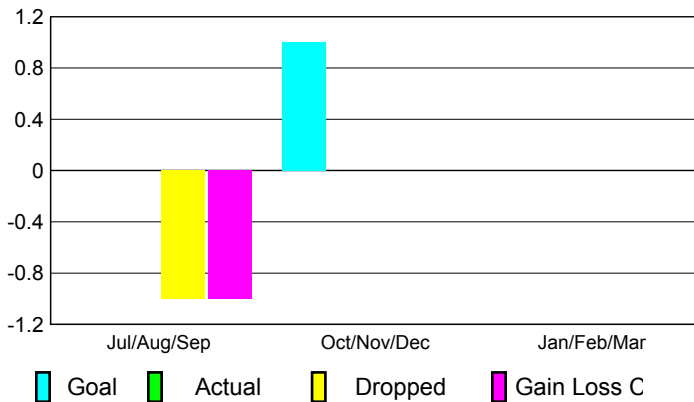

Club Results 2009-2010

Goal, New, Dropped, Gain/Loss

Comparison of Club Gain/Loss

Current Year Compared to the Previous Year

YTD Status Quo Clubs 2009-2010

Status Quo Clubs Compared to Status Quo Members

MEMBERSHIP