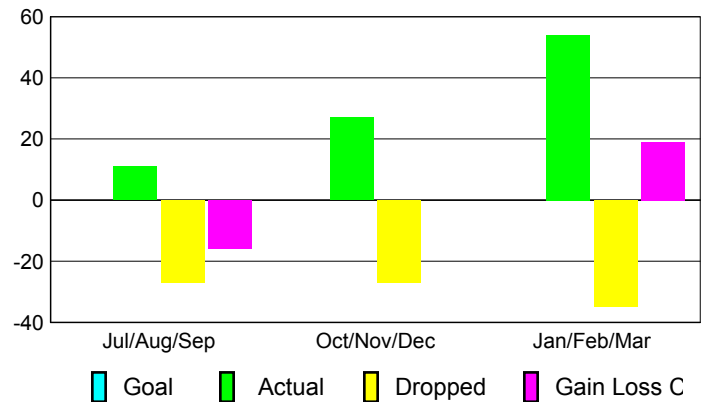

Membership Results 2009-2010

Goal, New, Dropped, Gain/Loss

Comparison of Membership Gain/Loss

Current Year Compared to the Previous Year