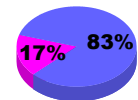

Oct/Nov/Dec