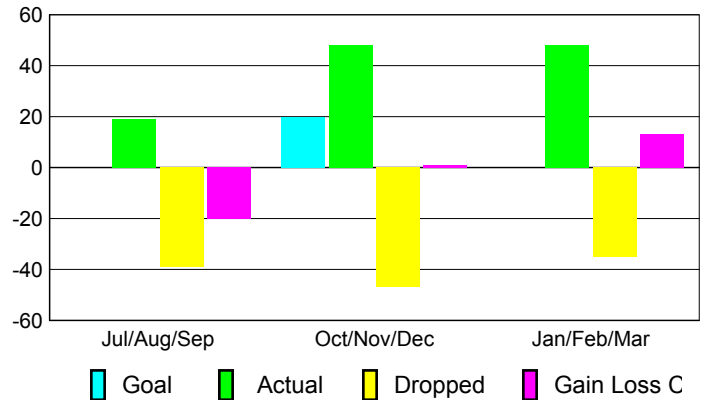

Membership Results 2009-2010

Goal, New, Dropped, Gain/Loss