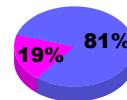

Gender Comparison 2009-2010

Jul/Aug/Sep