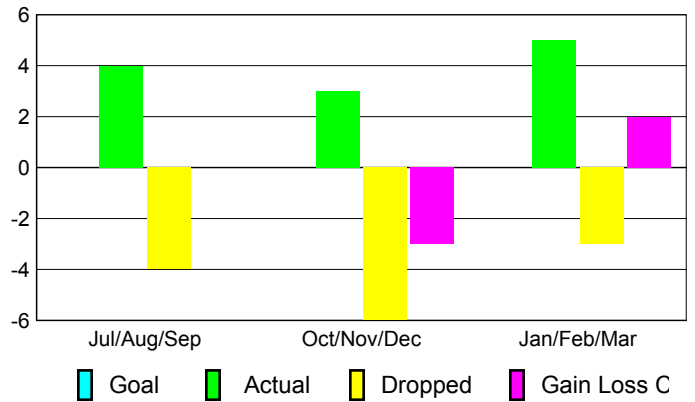

Membership Results 2009-2010

Goal, New, Dropped, Gain/Loss