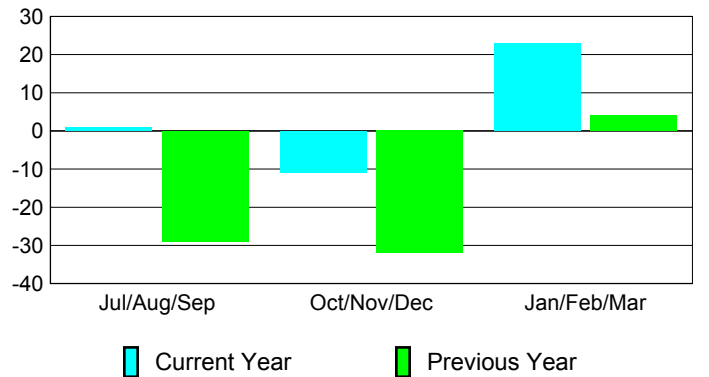

Comparison of Membership Gain/Loss

Current Year Compared to the Previous Year