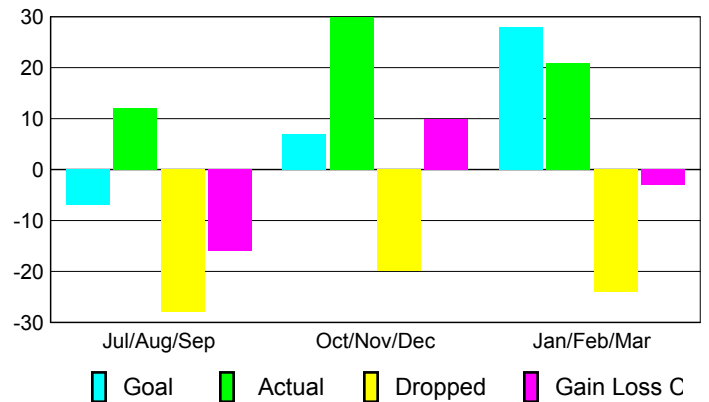

Membership Results 2009-2010

Goal, New, Dropped, Gain/Loss