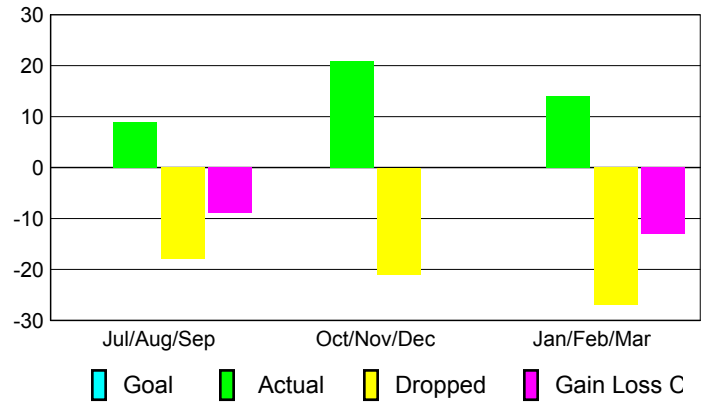

Membership Results 2009-2010

Goal, New, Dropped, Gain/Loss

Comparison of Membership Gain/Loss

Current Year Compared to the Previous Year