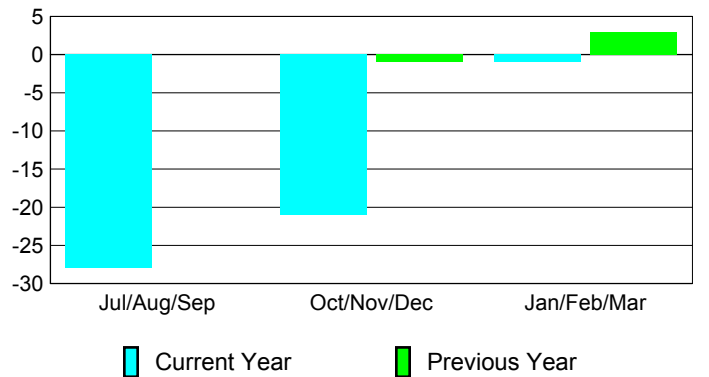

Comparison of Membership Gain/Loss

Current Year Compared to the Previous Year