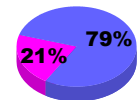

Oct/Nov/Dec