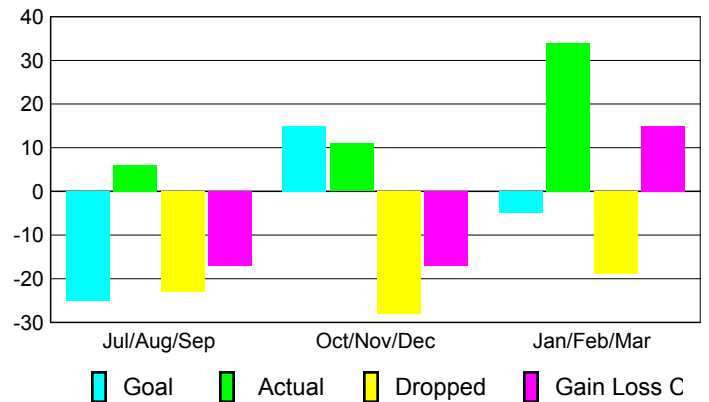

Membership Results 2009-2010

Goal, New, Dropped, Gain/Loss