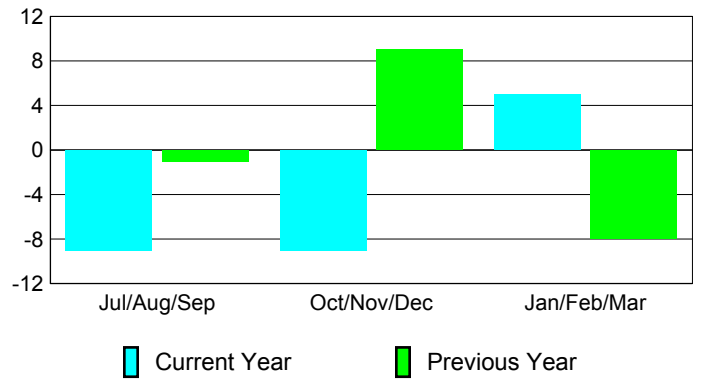

Membership Results 2009-2010

Goal, New, Dropped, Gain/Loss

Comparison of Club Gain/Loss

Current Year Compared to the Previous Year

Comparison of Membership Gain/Loss

Current Year Compared to the Previous Year