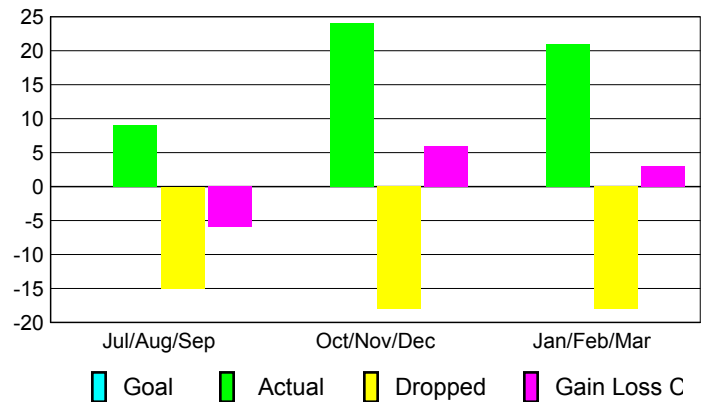

Membership Results 2009-2010

Goal, New, Dropped, Gain/Loss