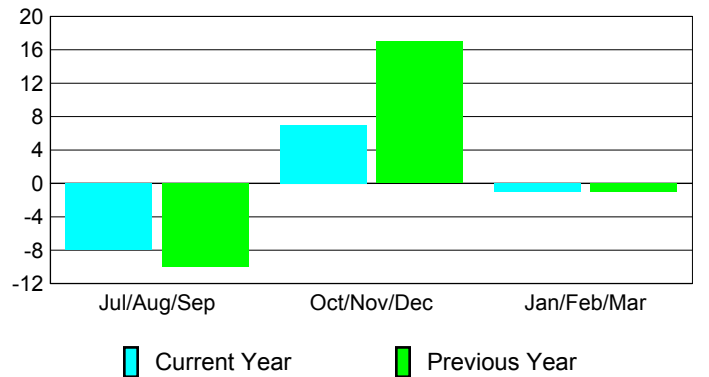

Gender Comparison 2009-2010

Jul/Aug/Sep

Oct/Nov/Dec

Jan/Feb/Mar

Male

Female