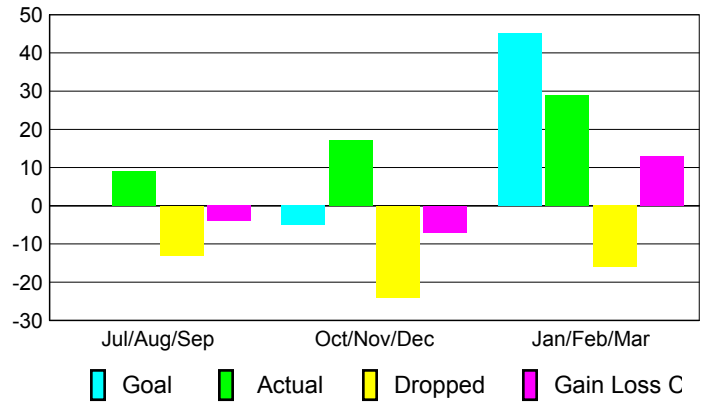

Membership Results 2009-2010

Goal, New, Dropped, Gain/Loss