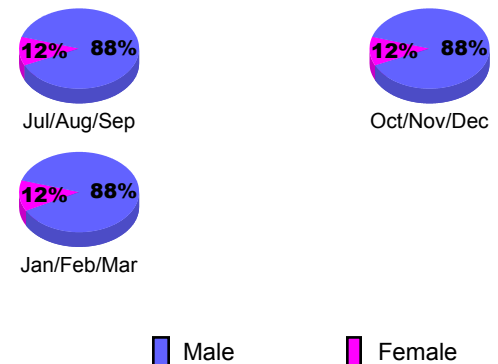

Gender Comparison 2009-2010