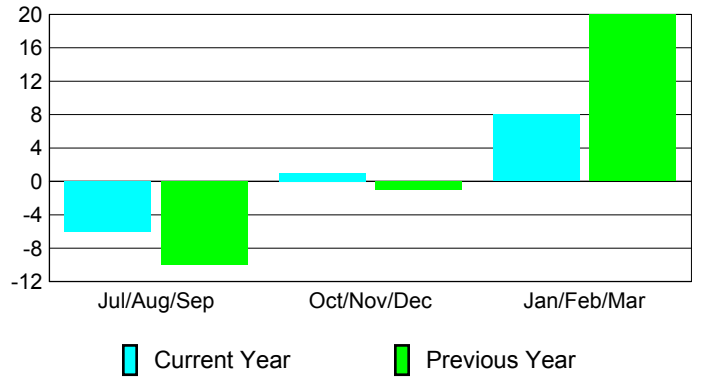

Gender Comparison 2009-2010

Jul/Aug/Sep

Oct/Nov/Dec

Jan/Feb/Mar

Male

Female