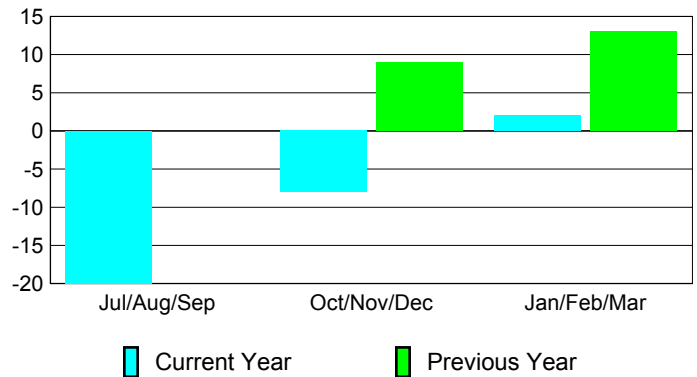

Gender Comparison 2009-2010

Jul/Aug/Sep

Oct/Nov/Dec

Jan/Feb/Mar

Male

Female