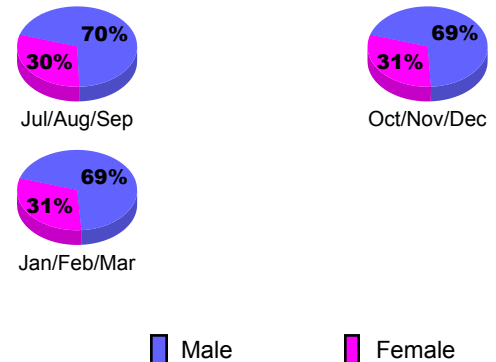

Gender Comparison 2009-2010