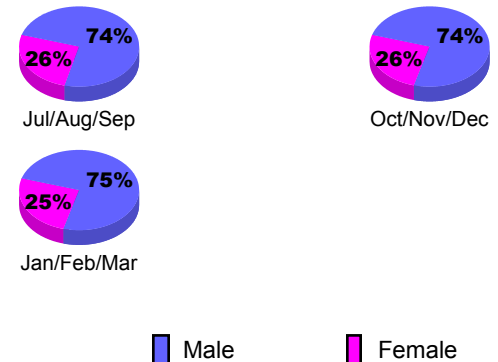

Gender Comparison 2009-2010