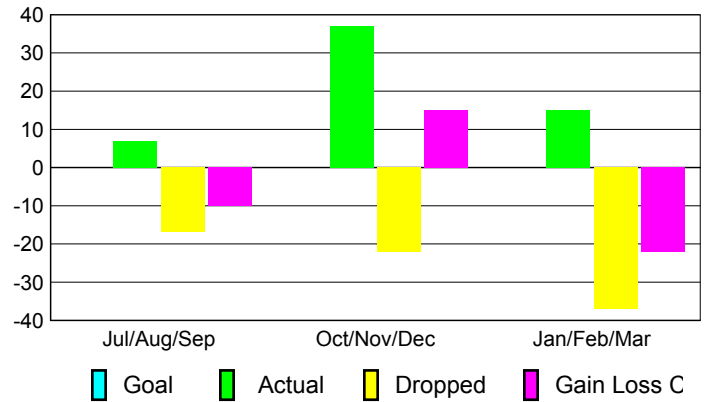

Membership Results 2009-2010

Goal, New, Dropped, Gain/Loss

Comparison of Membership Gain/Loss

Current Year Compared to the Previous Year