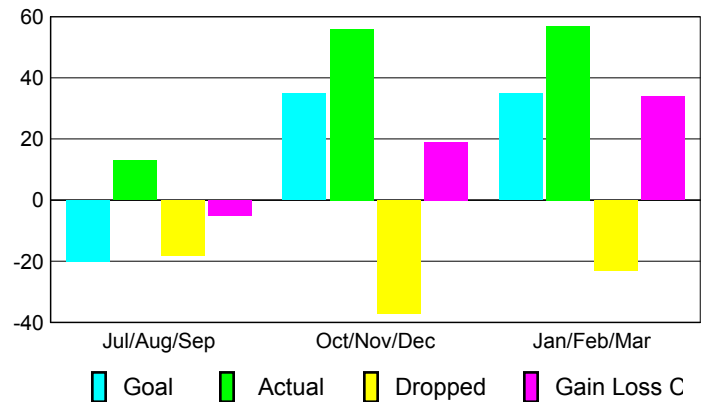

Membership Results 2009-2010

Goal, New, Dropped, Gain/Loss

Comparison of Membership Gain/Loss

Current Year Compared to the Previous Year