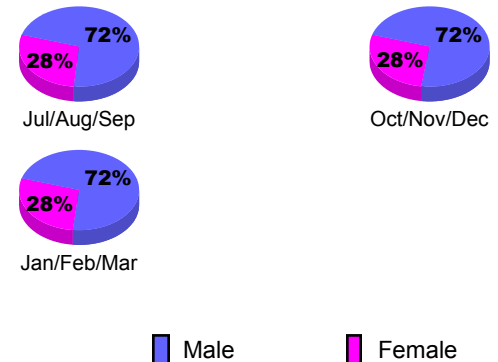

Gender Comparison 2009-2010