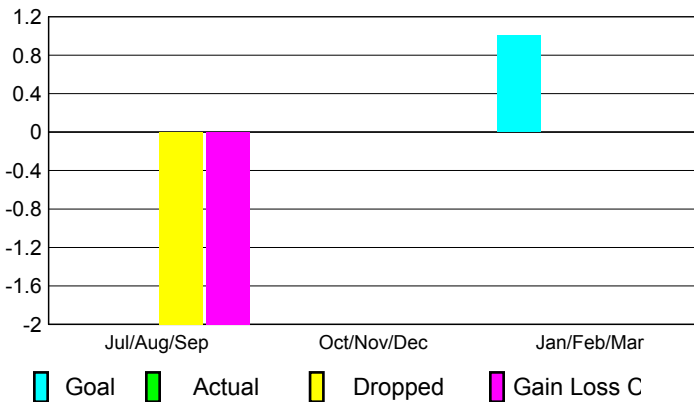

2009-2010 GMT Quarterly Report for District (or Undistricted) **District 101VG**

GMT: **JON BJARNI THORSTEINSSO**

Location: **SWEDEN**

GMT CA: **4**

CLUBS

Club Results
2009-2010

Clubs
2008-2009

Month	New Club Goal	Actual New Clubs	Actual Dropped Clubs	Gain/Loss of Clubs	Gain/Loss of Clubs
Jul/Aug/Sep	0	0	-2	-2	0
Oct/Nov/Dec	0	0	0	0	-1
Jan/Feb/Mar	1	0	0	0	0
Totals	1	0	-2	-2	-1

Club Results 2009-2010

Goal, New, Dropped, Gain/Loss