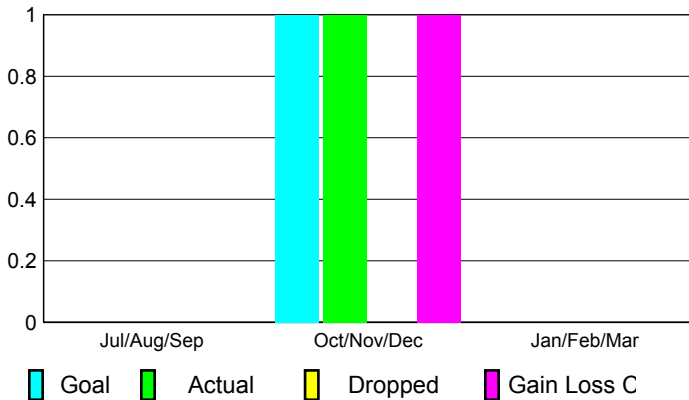

2009-2010 GMT Quarterly Report for District (or Undistricted) **District 106 C**

GMT: **JON BJARNI THORSTEINSSO**

Location: **DENMARK**

GMT CA: **4**

CLUBS

Club Results
2009-2010

Clubs
2008-2009

Month	New Club Goal	Actual New Clubs	Actual Dropped Clubs	Gain/Loss of Clubs	Gain/Loss of Clubs
Jul/Aug/Sep	0	0	0	0	0
Oct/Nov/Dec	1	1	0	1	-2
Jan/Feb/Mar	0	0	0	0	0
Totals	1	1	0	1	-2

Club Results 2009-2010

Goal, New, Dropped, Gain/Loss