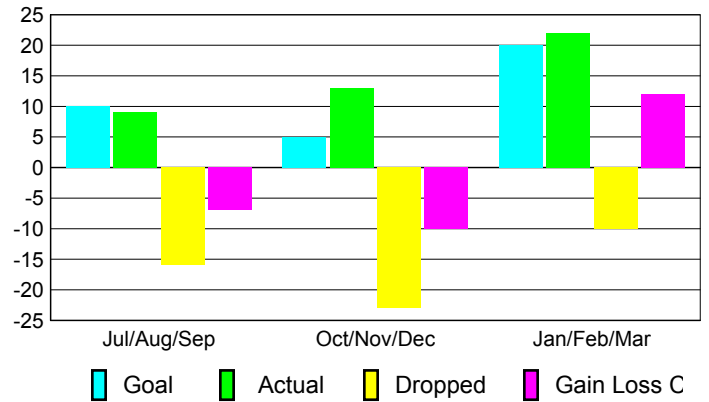

Membership Results 2009-2010

Goal, New, Dropped, Gain/Loss