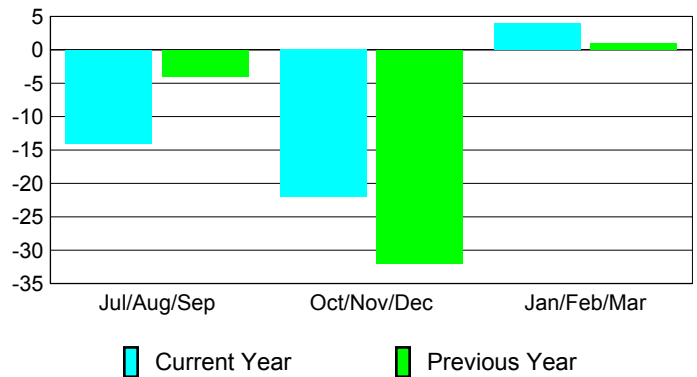

Gender Comparison 2009-2010

Jul/Aug/Sep

Oct/Nov/Dec

Jan/Feb/Mar

Male

Female