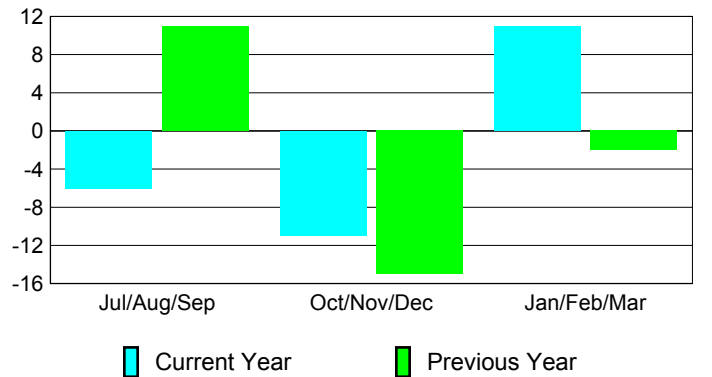

Comparison of Membership Gain/Loss

Current Year Compared to the Previous Year