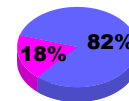

Jan/Feb/Mar

Male

Female