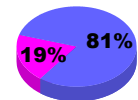

Oct/Nov/Dec