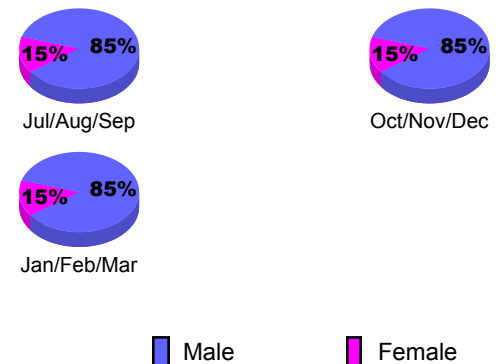

YTD Status Quo Clubs 2009-2010

Status Quo Clubs Compared to Status Quo Members

Gender Comparison 2009-2010

2009-2010 GMT Quarterly Report for District (or Undistricted) **District 107 G**

GMT: JON BJARNI THORSTEINSSO