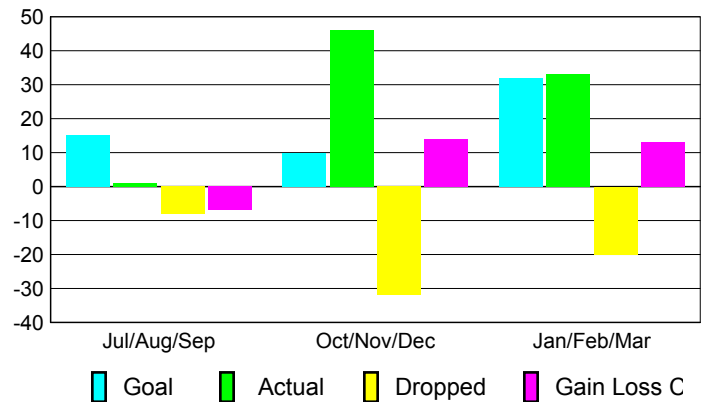

Membership Results 2009-2010

Goal, New, Dropped, Gain/Loss

Comparison of Membership Gain/Loss

Current Year Compared to the Previous Year