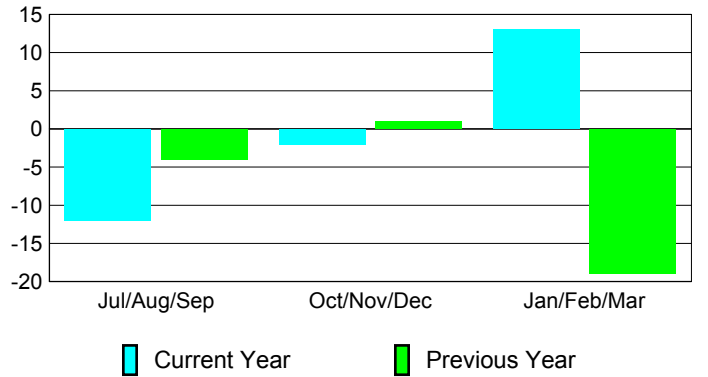

Membership Results 2009-2010

Goal, New, Dropped, Gain/Loss

Comparison of Club Gain/Loss

Current Year Compared to the Previous Year

Comparison of Membership Gain/Loss

Current Year Compared to the Previous Year