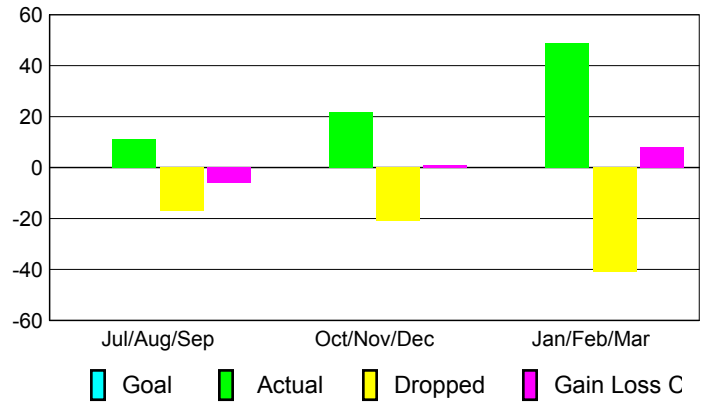

Membership Results 2009-2010

Goal, New, Dropped, Gain/Loss

Comparison of Membership Gain/Loss

Current Year Compared to the Previous Year