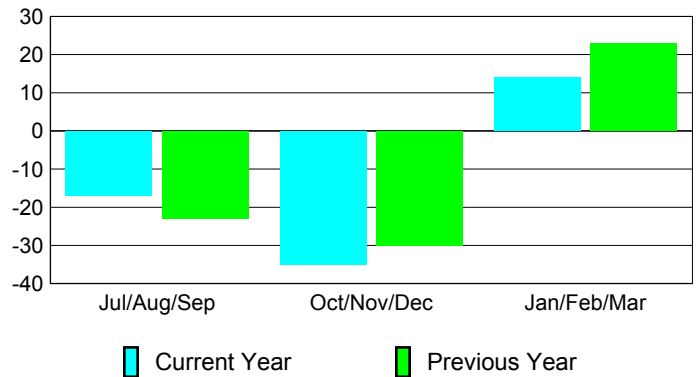

Gender Comparison 2009-2010

Jul/Aug/Sep

Oct/Nov/Dec

Jan/Feb/Mar

Male

Female