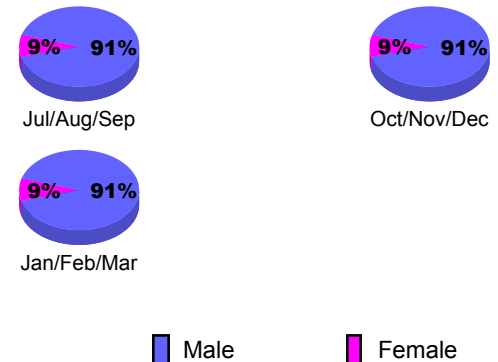

Gender Comparison 2009-2010