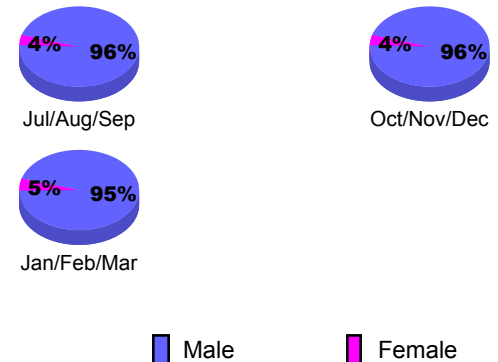

Membership Results 2009-2010

Goal, New, Dropped, Gain/Loss

Comparison of Membership Gain/Loss

Current Year Compared to the Previous Year

Gender Comparison 2009-2010

2009-2010 GMT Quarterly Report for District (or Undistricted) **District 107 A ALAND**