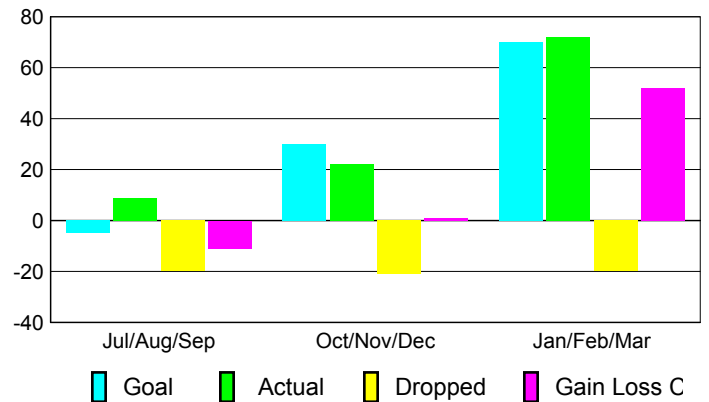

Membership Results 2009-2010

Goal, New, Dropped, Gain/Loss

Comparison of Membership Gain/Loss

Current Year Compared to the Previous Year