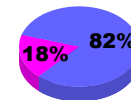

Gender Comparison 2009-2010

Jul/Aug/Sep