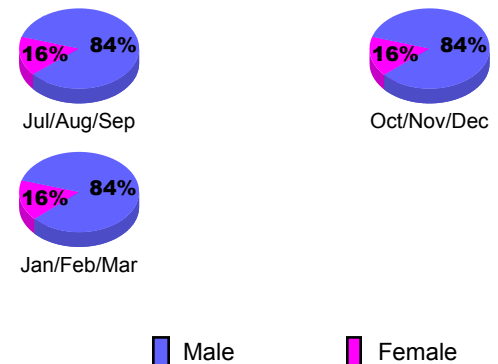

YTD Status Quo Clubs 2009-2010

Status Quo Clubs Compared to Status Quo Members

Gender Comparison 2009-2010

2009-2010 GMT Quarterly Report for District (or Undistricted) **District 107 F**

GMT: JON BJARNI THORSTEINSSO