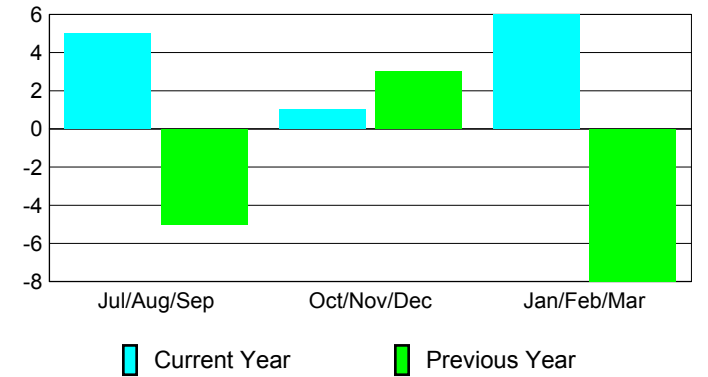

Comparison of Membership Gain/Loss

Current Year Compared to the Previous Year