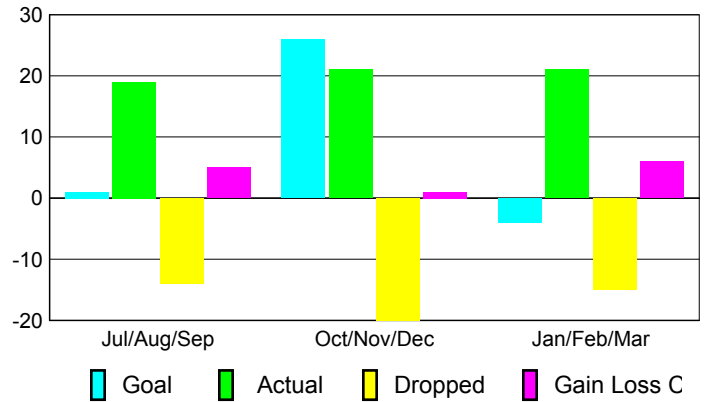

Membership Results 2009-2010

Goal, New, Dropped, Gain/Loss