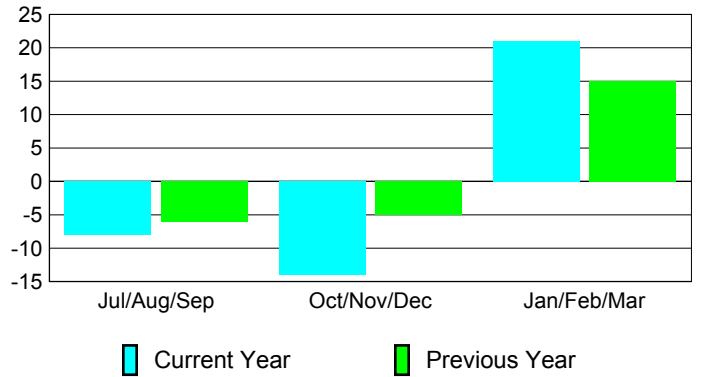

Gender Comparison 2009-2010

Jul/Aug/Sep

Oct/Nov/Dec

Jan/Feb/Mar

Male

Female