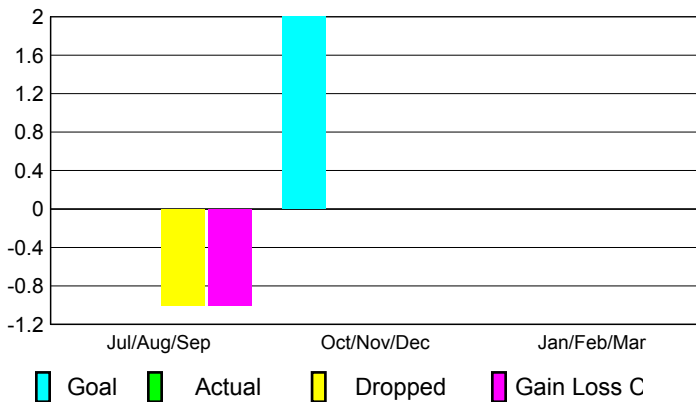

2009-2010 GMT Quarterly Report for District (or Undistricted) **District 104 B**

GMT: JON BJARNI THORSTEINSSO

Location: NORWAY

GMT CA: 4

CLUBS

Club Results
2009-2010

Clubs
2008-2009

Month	New Club	Actual New	Actual Dropped	Gain/Loss of	Gain/Loss of
	Goal	New Clubs	Dropped Clubs	Clubs	Clubs
Jul/Aug/Sep	0	0	-1	-1	0
Oct/Nov/Dec	2	0	0	0	0
Jan/Feb/Mar	0	0	0	0	0
Totals	2	0	-1	-1	0

Club Results 2009-2010

Goal, New, Dropped, Gain/Loss