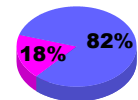

Oct/Nov/Dec