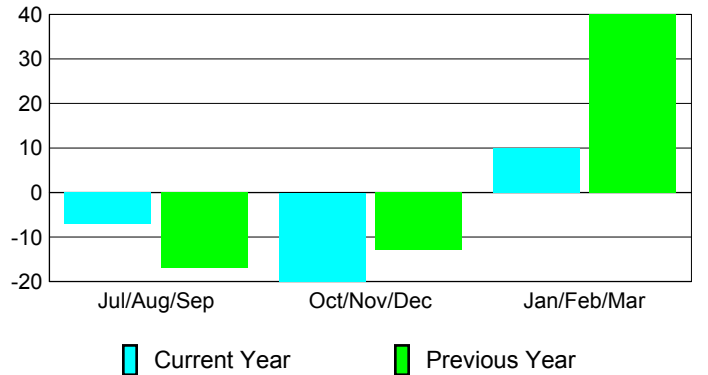

Membership Results 2009-2010

Goal, New, Dropped, Gain/Loss

Comparison of Club Gain/Loss

Current Year Compared to the Previous Year

Comparison of Membership Gain/Loss

Current Year Compared to the Previous Year