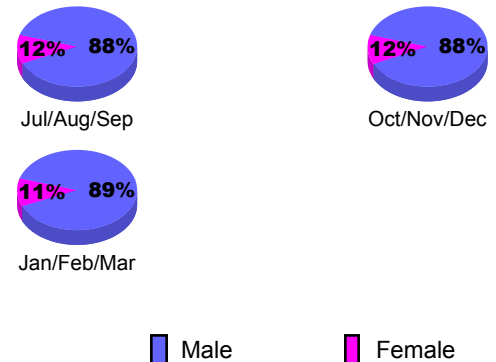

Gender Comparison 2009-2010