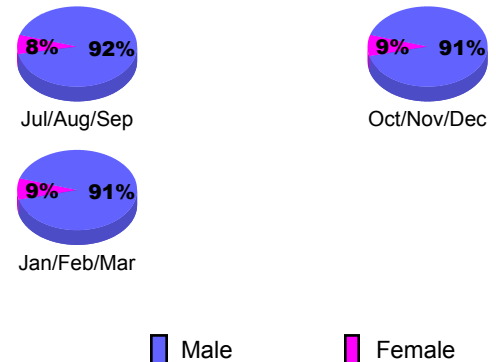

Gender Comparison 2009-2010