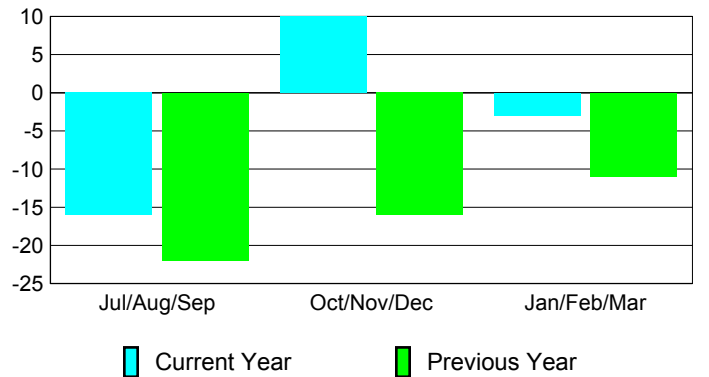

Comparison of Membership Gain/Loss

Current Year Compared to the Previous Year