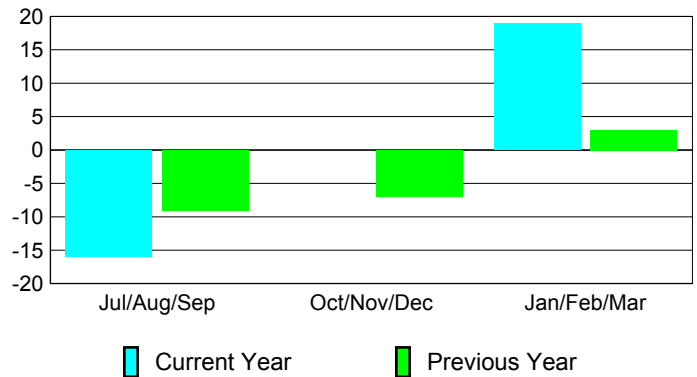

Gender Comparison 2009-2010

Jul/Aug/Sep

Oct/Nov/Dec

Jan/Feb/Mar

Male

Female