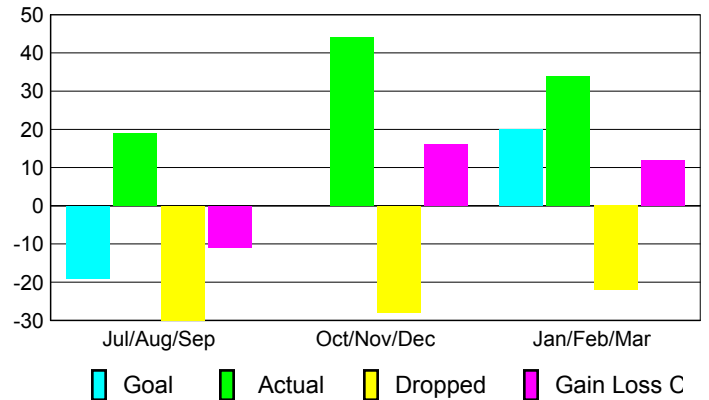

Membership Results 2009-2010

Goal, New, Dropped, Gain/Loss