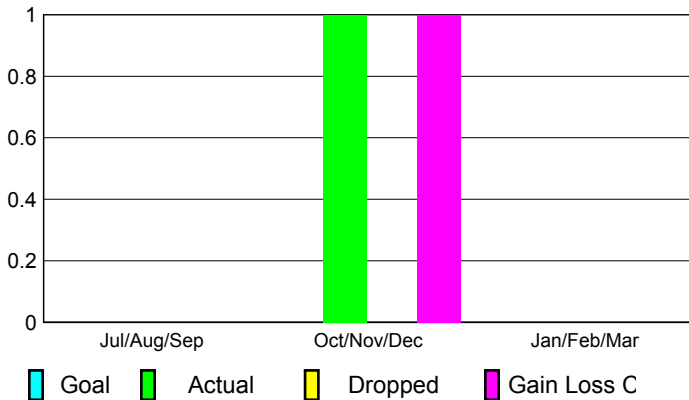

2009-2010 GMT Quarterly Report for District (or Undistricted) **District 106 D**

GMT: **JON BJARNI THORSTEINSSO**

Location: **DENMARK**

GMT CA: **4**

CLUBS

Club Results 2009-2010

Clubs 2008-2009

Month	New Club Goal	Actual New Clubs	Actual Dropped Clubs	Gain/Loss of Clubs	Gain/Loss of Clubs
Jul/Aug/Sep	0	0	0	0	0
Oct/Nov/Dec	0	1	0	1	1
Jan/Feb/Mar	0	0	0	0	-1
Totals	0	1	0	1	0

Club Results 2009-2010

Goal, New, Dropped, Gain/Loss

Comparison of Club Gain/Loss

Current Year Compared to the Previous Year