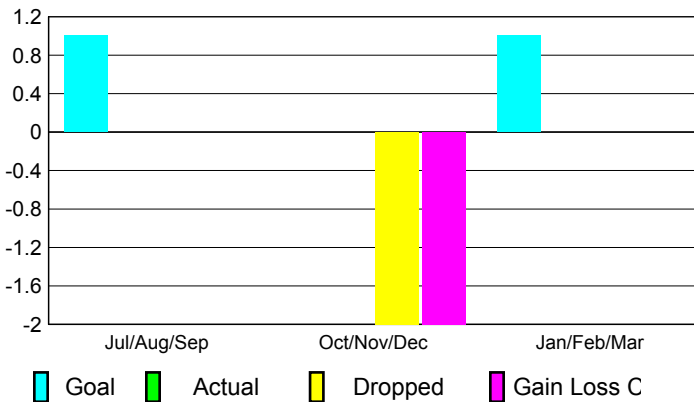

2009-2010 GMT Quarterly Report for District (or Undistricted) **District 107 B**

GMT: **JON BJARNI THORSTEINSSO**

Location: **FINLAND**

GMT CA: **4**

CLUBS

Club Results
2009-2010

Clubs
2008-2009

Month	New Club Goal	Actual New Clubs	Actual Dropped Clubs	Gain/Loss of Clubs	Gain/Loss of Clubs
Jul/Aug/Sep	1	0	0	0	0
Oct/Nov/Dec	0	0	-2	-2	0
Jan/Feb/Mar	1	0	0	0	0
Totals	2	0	-2	-2	0

Club Results 2009-2010

Goal, New, Dropped, Gain/Loss

Comparison of Club Gain/Loss

Current Year Compared to the Previous Year