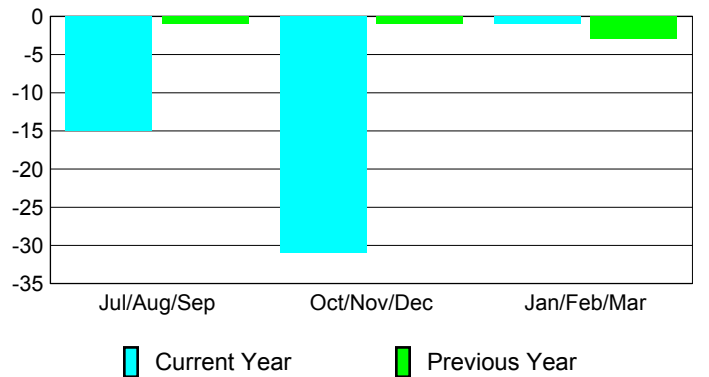

Gender Comparison 2009-2010

Jul/Aug/Sep

Oct/Nov/Dec

Jan/Feb/Mar

Male

Female