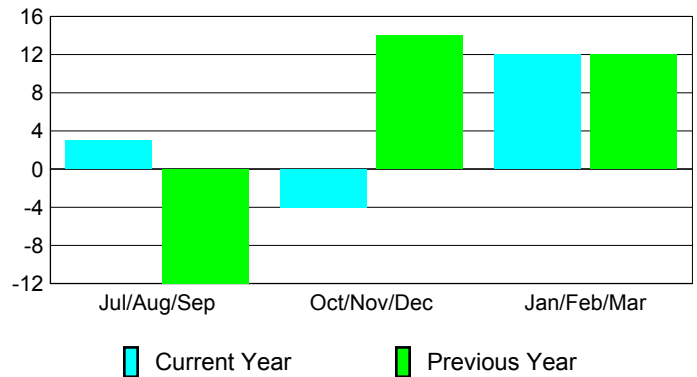

Comparison of Membership Gain/Loss

Current Year Compared to the Previous Year