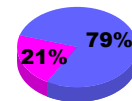

Jan/Feb/Mar

Male

Female