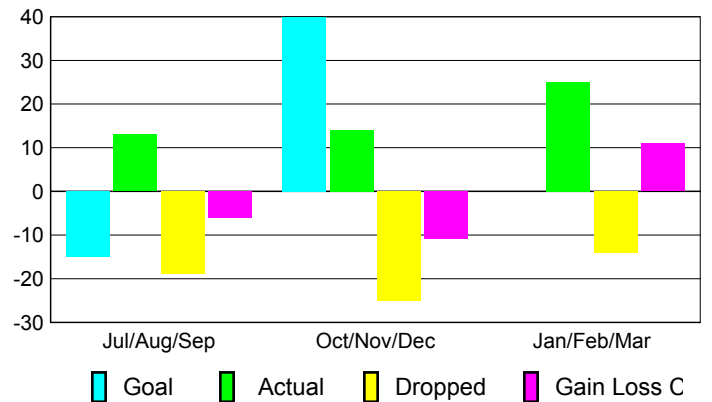

Membership Results 2009-2010

Goal, New, Dropped, Gain/Loss