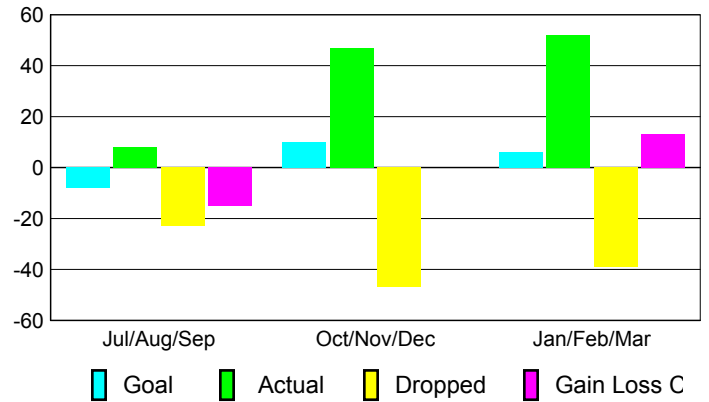

Membership Results 2009-2010

Goal, New, Dropped, Gain/Loss

Comparison of Membership Gain/Loss

Current Year Compared to the Previous Year