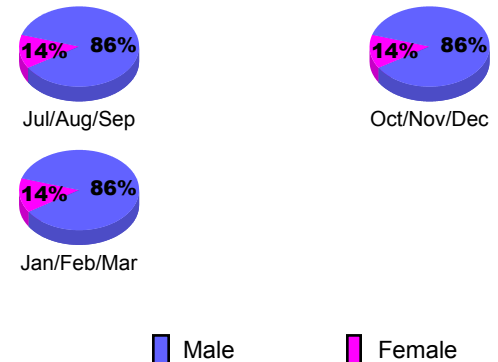

Gender Comparison 2009-2010