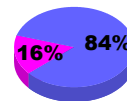

Jan/Feb/Mar

Male

Female