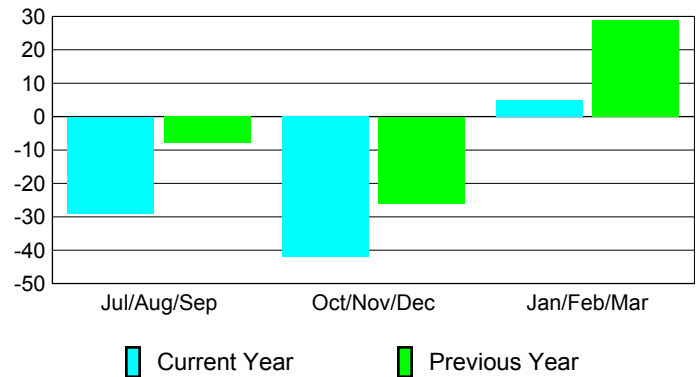

Membership Results 2009-2010

Goal, New, Dropped, Gain/Loss

Comparison of Club Gain/Loss

Current Year Compared to the Previous Year

Comparison of Membership Gain/Loss

Current Year Compared to the Previous Year