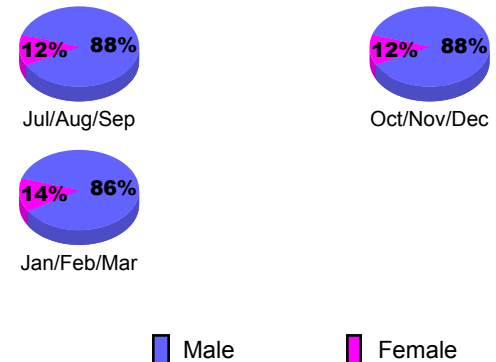

Gender Comparison 2009-2010