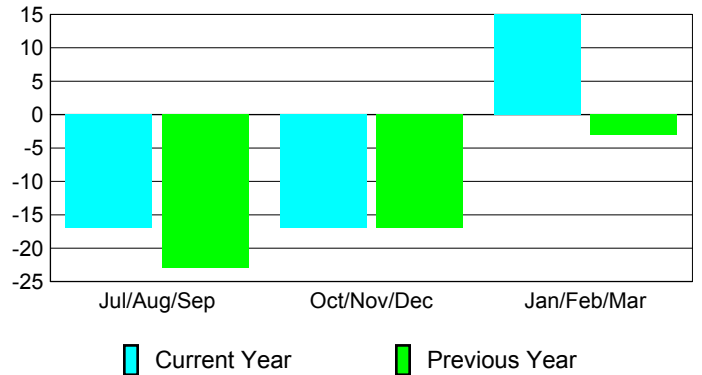

Comparison of Membership Gain/Loss

Current Year Compared to the Previous Year