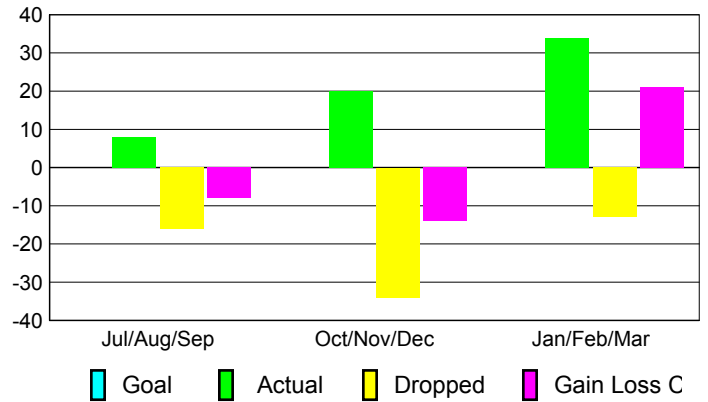

Membership Results 2009-2010

Goal, New, Dropped, Gain/Loss

Comparison of Membership Gain/Loss

Current Year Compared to the Previous Year