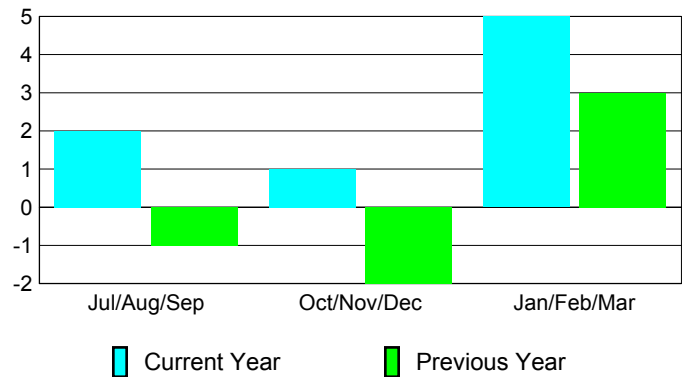

Comparison of Membership Gain/Loss

Current Year Compared to the Previous Year