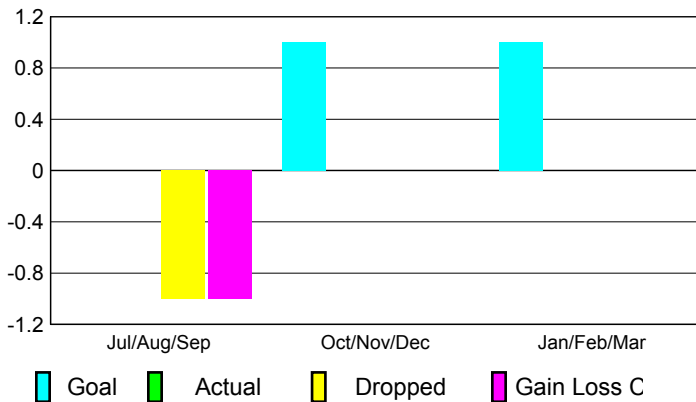

2009-2010 GMT Quarterly Report for District (or Undistricted) **District 107 N**

GMT: **JON BJARNI THORSTEINSSO**

Location: **FINLAND**

GMT CA: **4**

CLUBS

Club Results
2009-2010

Clubs
2008-2009

Month	New Club Goal	Actual New Clubs	Actual Dropped Clubs	Gain/Loss of Clubs	Gain/Loss of Clubs
Jul/Aug/Sep	0	0	-1	-1	0
Oct/Nov/Dec	1	0	0	0	0
Jan/Feb/Mar	1	0	0	0	-2
Totals	2	0	-1	-1	-2

Club Results 2009-2010

Goal, New, Dropped, Gain/Loss

Comparison of Club Gain/Loss

Current Year Compared to the Previous Year