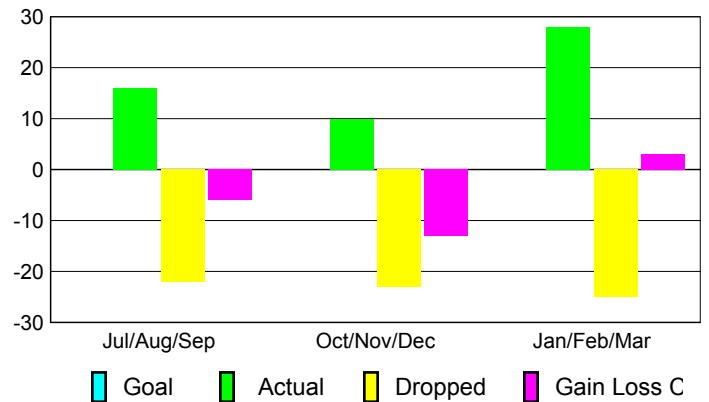

Membership Results 2009-2010

Goal, New, Dropped, Gain/Loss