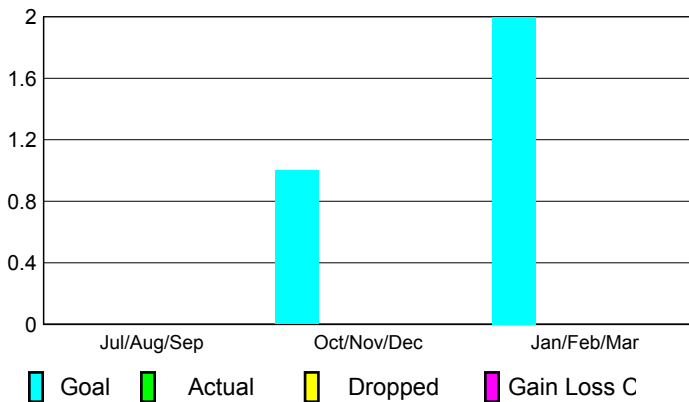

2009-2010 GMT Quarterly Report for District (or Undistricted) **District 109 B**

GMT: **JON BJARNI THORSTEINSSO**

Location: **ICELAND**

GMT CA: **4**

CLUBS

**Club Results
2009-2010**

**Clubs
2008-2009**

Month	New Club Goal	Actual New Clubs	Actual Dropped Clubs	Gain/Loss of Clubs	Gain/Loss of Clubs
Jul/Aug/Sep	0	0	0	0	0
Oct/Nov/Dec	1	0	0	0	0
Jan/Feb/Mar	2	0	0	0	0
Totals	3	0	0	0	0

Club Results 2009-2010

Goal, New, Dropped, Gain/Loss

Comparison of Club Gain/Loss

Current Year Compared to the Previous Year