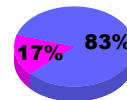

Gender Comparison 2009-2010

Jul/Aug/Sep