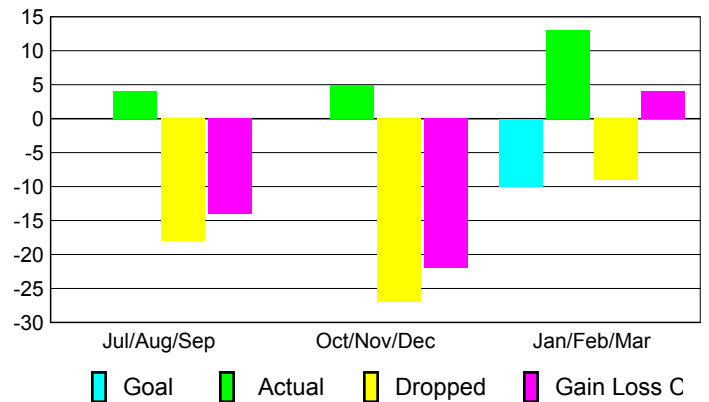

Membership Results 2009-2010

Goal, New, Dropped, Gain/Loss

Comparison of Membership Gain/Loss

Current Year Compared to the Previous Year