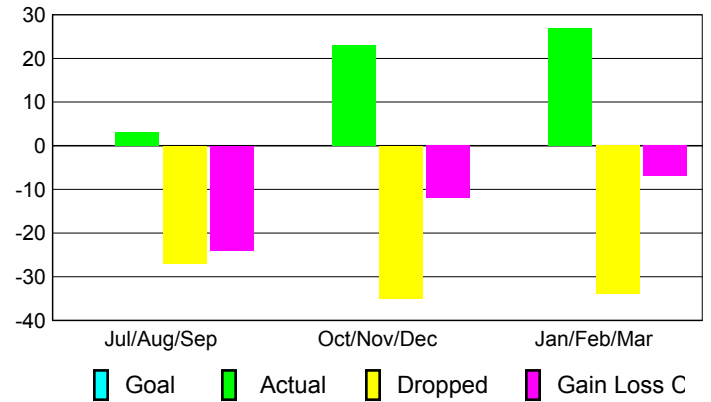

Membership Results 2009-2010

Goal, New, Dropped, Gain/Loss

Comparison of Membership Gain/Loss

Current Year Compared to the Previous Year