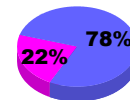

Gender Comparison 2009-2010

Jul/Aug/Sep