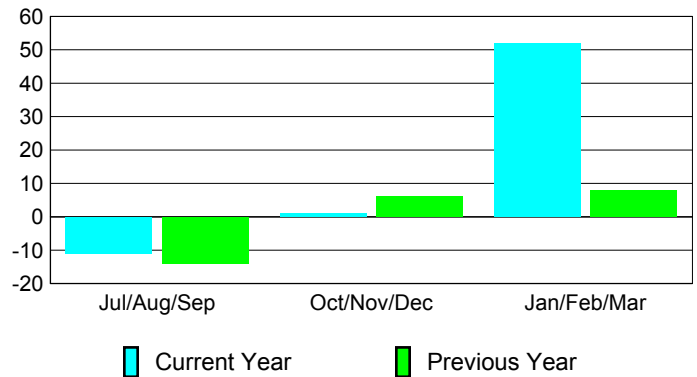

Gender Comparison 2009-2010

Jul/Aug/Sep

Oct/Nov/Dec

Jan/Feb/Mar

Male

Female