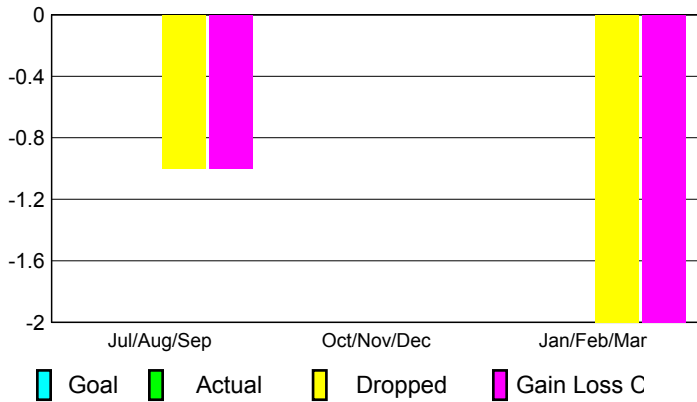

2009-2010 GMT Quarterly Report for District (or Undistricted) **District 104 C**

GMT: **JON BJARNI THORSTEINSSO**

Location: **NORWAY**

GMT CA: **4**

CLUBS

Club Results
2009-2010

Clubs
2008-2009

Month	New Club Goal	Actual New Clubs	Actual Dropped Clubs	Gain/Loss of Clubs	Gain/Loss of Clubs
Jul/Aug/Sep	0	0	-1	-1	0
Oct/Nov/Dec	0	0	0	0	-2
Jan/Feb/Mar	0	0	-2	-2	0
Totals	0	0	-3	-3	-2

Club Results 2009-2010

Goal, New, Dropped, Gain/Loss

Comparison of Club Gain/Loss

Current Year Compared to the Previous Year