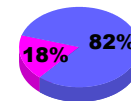

Jan/Feb/Mar

Male

Female