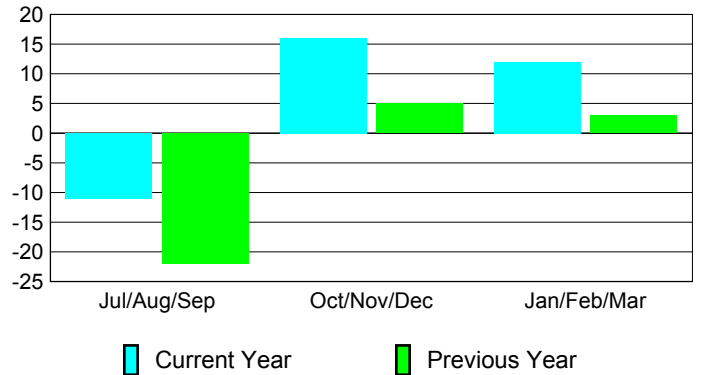

Comparison of Membership Gain/Loss

Current Year Compared to the Previous Year