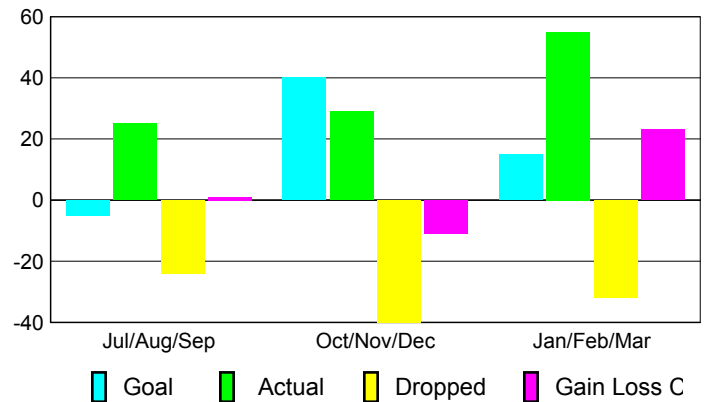

Membership Results 2009-2010

Goal, New, Dropped, Gain/Loss