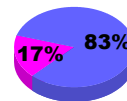

Jan/Feb/Mar

Male

Female