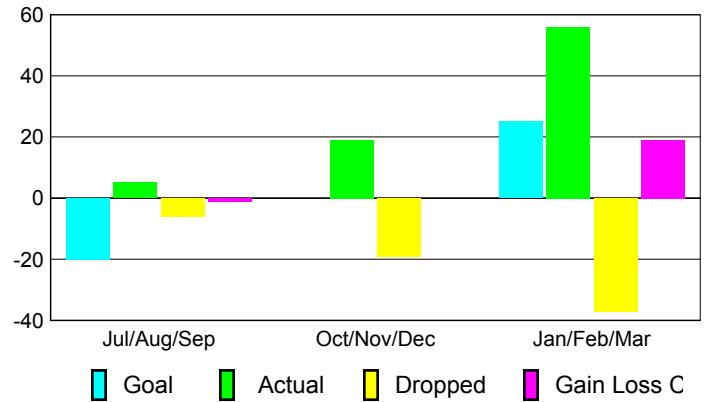

Membership Results 2009-2010

Goal, New, Dropped, Gain/Loss