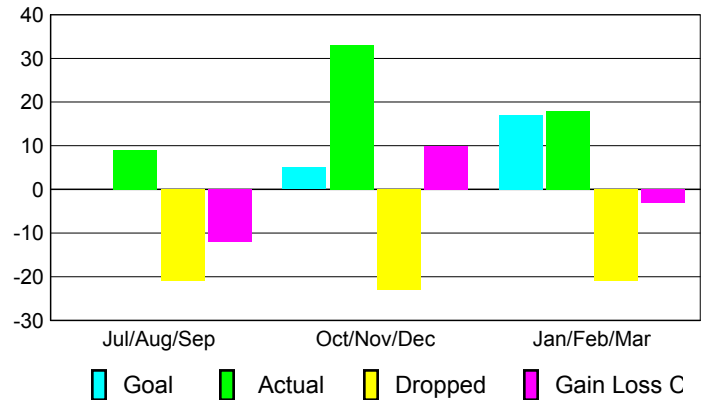

Membership Results 2009-2010

Goal, New, Dropped, Gain/Loss

Comparison of Membership Gain/Loss

Current Year Compared to the Previous Year