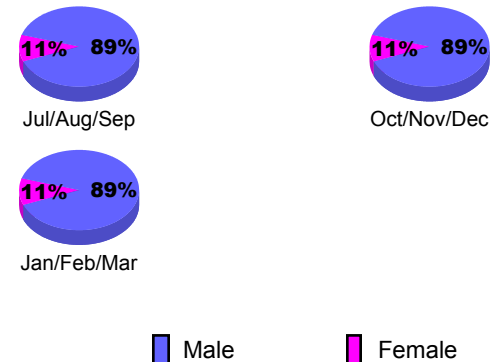

Gender Comparison 2009-2010