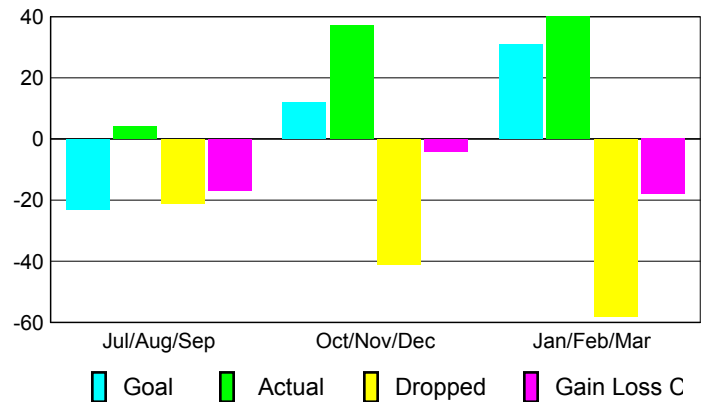

Membership Results 2009-2010

Goal, New, Dropped, Gain/Loss

Comparison of Membership Gain/Loss

Current Year Compared to the Previous Year