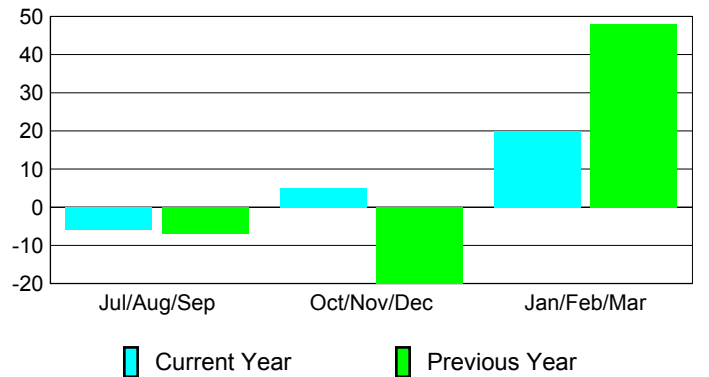

Gender Comparison 2009-2010

Jul/Aug/Sep

Oct/Nov/Dec

Jan/Feb/Mar

Male

Female