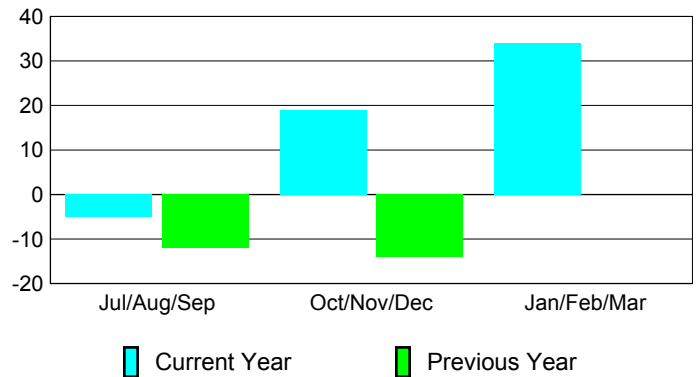

Gender Comparison 2009-2010

Jul/Aug/Sep

Oct/Nov/Dec

Jan/Feb/Mar

Male

Female