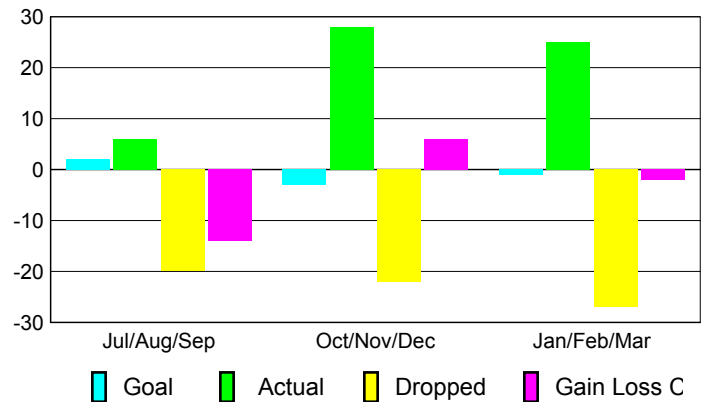

Membership Results 2009-2010

Goal, New, Dropped, Gain/Loss

Comparison of Membership Gain/Loss

Current Year Compared to the Previous Year