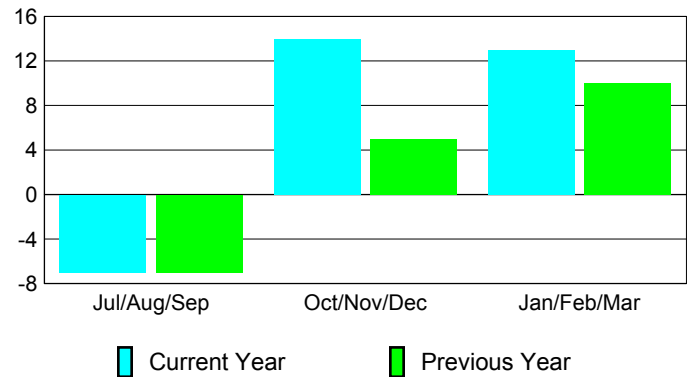

Gender Comparison 2009-2010

Male

Female