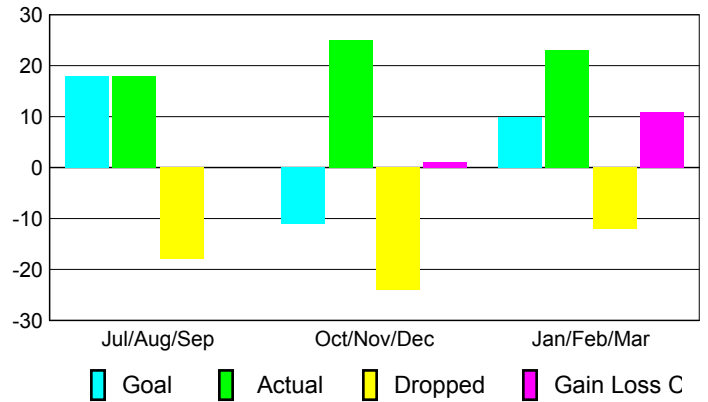

Membership Results 2009-2010

Goal, New, Dropped, Gain/Loss